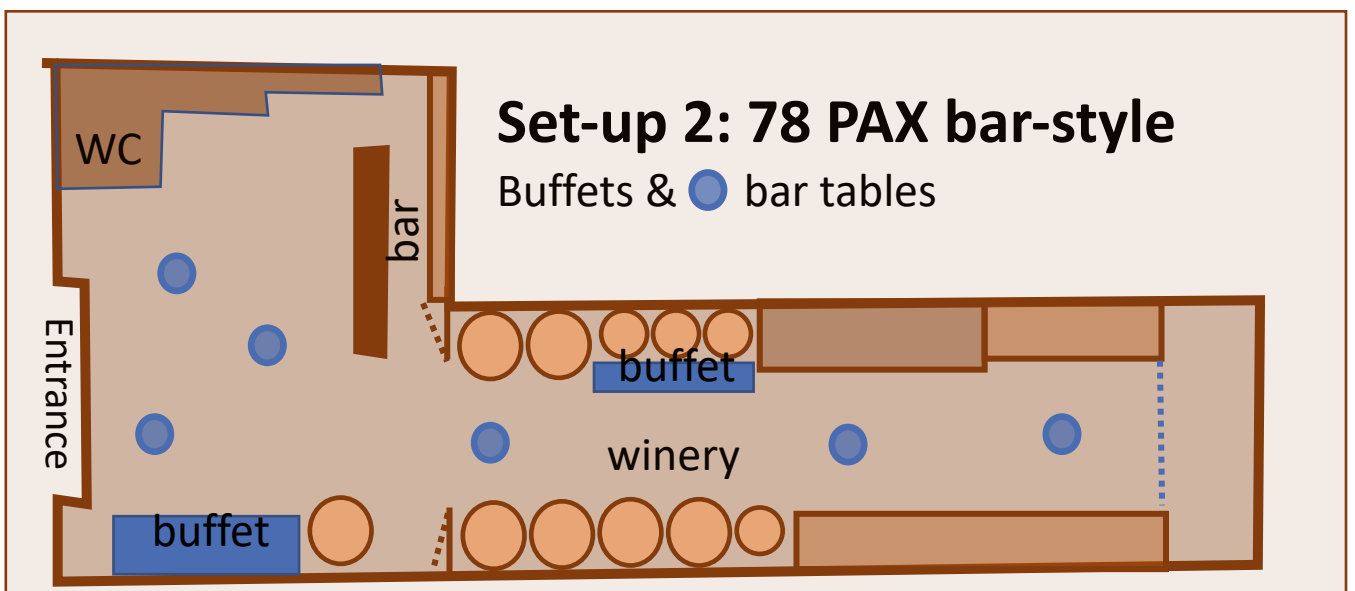

Portuguese, English, French, Spanish and German spoken.

HOSTING CAPACITY

76 PAX bar style, 34 PAX seated (one long table)

www.adegabelem.com

An urban winery in the heart of Lisbon (Belém)

Hosting capacity 78 bar-style,
32 setaed (one long table)