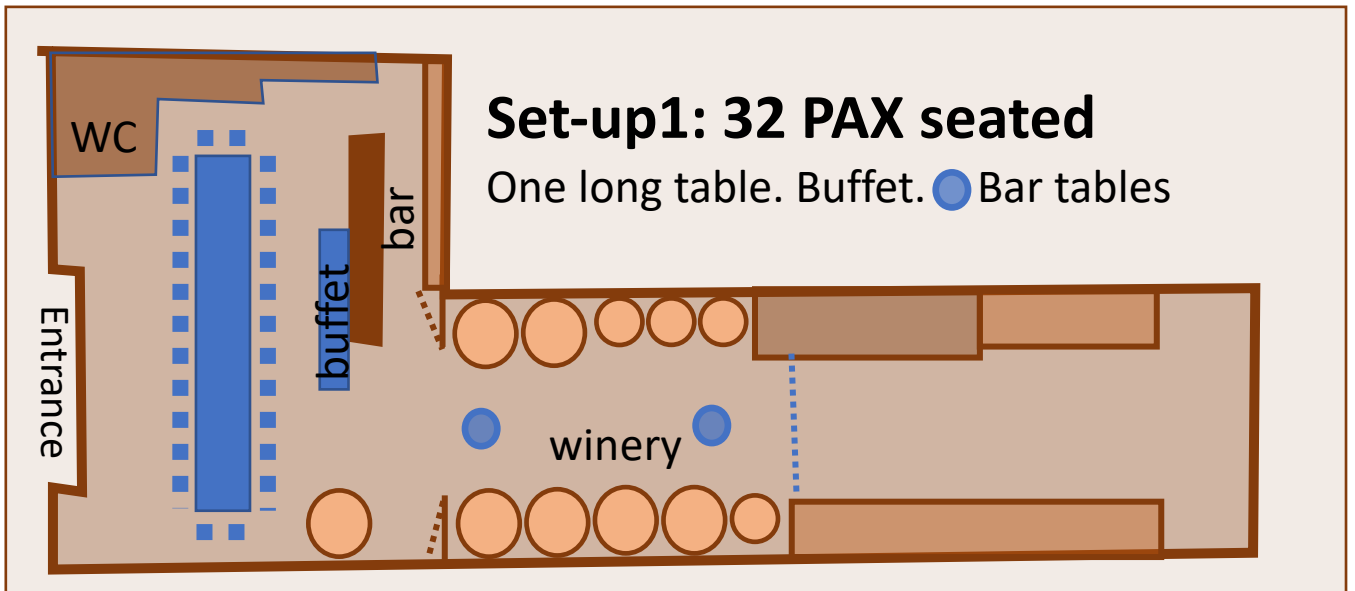

Portuguese, English, French, Spanish and German spoken.

HOSTING CAPACITY

76 PAX bar style, 34 PAX seated (one long table)

www.adegabelem.com

An urban winery in the heart of Lisbon (Belém)

Hosting capacity 78 bar-style,
32 setaed (one long table)